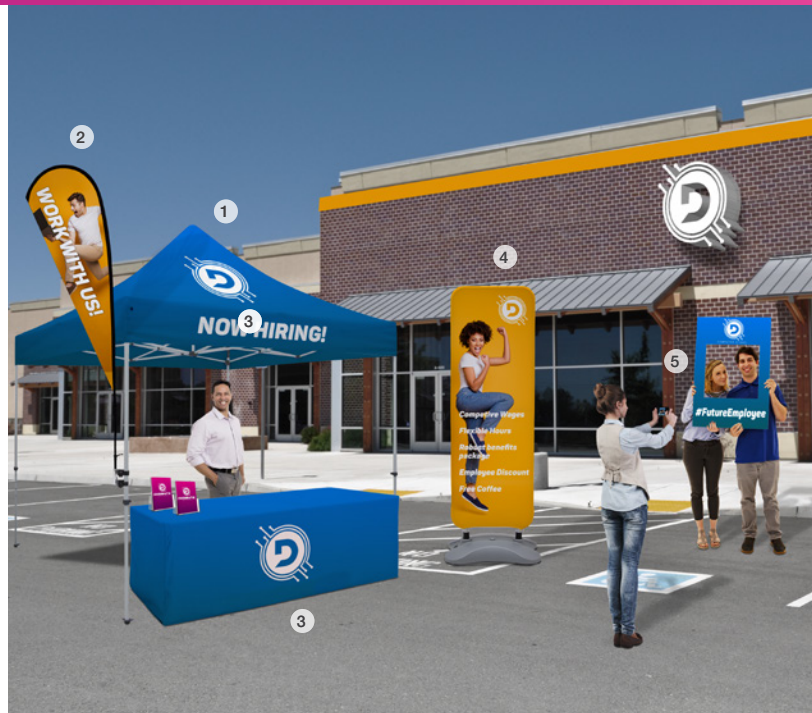

### TOP USE CASES:

Pre-Order Campaign  
Bundle Offers  
Feature Highlights  
Tech Support Plans

1 EuroFit™ Round Banner Display  
2 Journey Full Wall 3 Lightweight Table Throw

- **ATTRACT** new talent at a job fair
- **INFORM** your customers about promotions
- **DEMONSTRATE** new products to encourage early adopters
- **ADVERTISE** upcoming software at a trade show

## INFORM

- 1 Deluxe SEG Glo
- 2 Micro Teardrop Sail Sign
- 3 Economy Retractor

## ATTRACT

- 1 Deluxe Tent
- 2 Premium Teardrop Sail Sign with Sail Sign Mount
- 3 Outdoor Fitted Table Throw
- 4 EuroFit™ Flex Sign
- 5 Selfie Frame